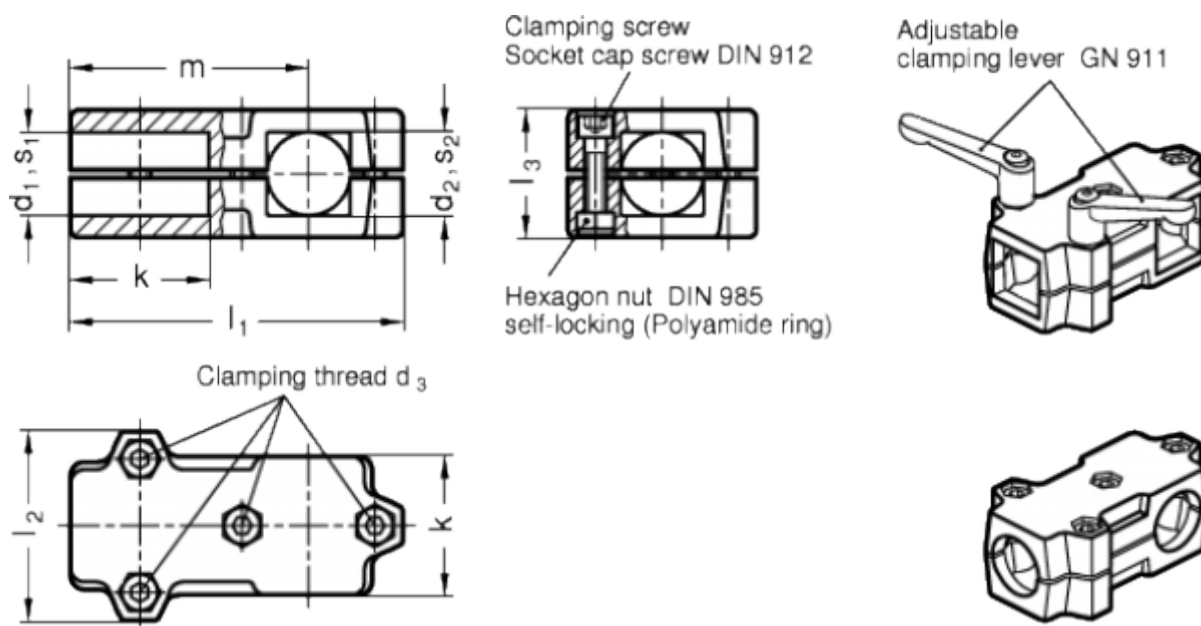

Article number: 20193B30V30602BL  
 Description: E+G T-angle clamp  
 GN 193-B30-V30-60-2-BL

## Measures

Accessories = GN 911-M10-55	m	= -
d1 = 30	s1	= -
d2 = -	s2	= 30
d3 = M8	Weight in (g)	= 728
k = 60		
l1 = 141		
l2 = 79		
l3 = 59		